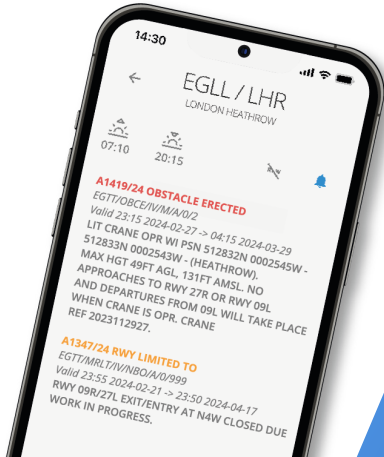

# NOTAM Watch

Ensure the right people receive filtered critical & warning NOTAMs, improving safety awareness.

- Automatically filters irrelevant NOTAMs
- Filter by Q-Code, Series, Airfield, FIR, QFIR, Keyword
- Designate NOTAM alerts to specific people or teams

NOTAM
skybook  
aviation cloud

Exclusions
E-Mail Rules
NOTAM Watch

Add Subject

Drag a column header and drop it here to group by that column

QCode	Status	Description
AC	CRITICAL	CTR
AFAF	WARNING	FIR FLT CHECKED AND OKAY
FAHX	CRITICAL	AERODROME BIRD CONCENTR